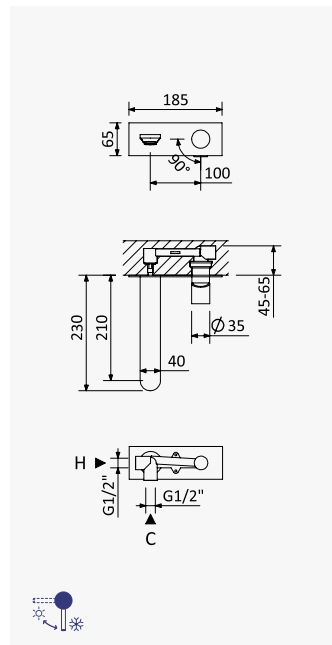

Monocomando de lavatório à parede, de espelho único

Wall basin mixer with single escutcheon

Monomando de lavabo mural de rosetón único

Cromado / Chrome	193 820 1CR
Satinox	193 820 1ST
• Night Sky	193 820 1NS
Pure White	193 820 1PW
Morning Mist	193 820 1MM
Sunrise	193 820 1SR
Sunset	193 820 1SS

INT 100 2NO

Opção: Com válvula clic-clac 1 1/4" - Liz

Option: With push-open pop-up waste set 1 1/4" - Liz

Opción: Con desagüe clic-clac 1 1/4" - Liz

Cromado / Chrome	193 823 1CR
Satinox	193 823 1ST
• Night Sky	193 823 1NS
Pure White	193 823 1PW
Morning Mist	193 823 1MM
Sunrise	193 823 1SR
Sunset	193 823 1SS

INT 100 2NO