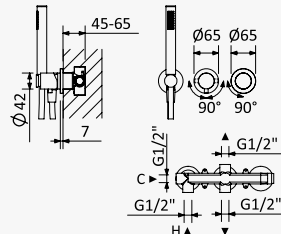

Sistema embutido de duche com chuveiro de tecto (Chuva/Cascata) e chuveiro mão

Concealed shower set with overhead shower (Rain/Cascade) and hand-shower set

Sistema de ducha empotrado con ducha instalación en el techo (Lluvia/Cascada) y set de ducha de mano

← 500x500 →

Cromado / Chrome	193 426 1CR
Satinox	193 426 1ST
Night Sky	193 426 1NS
Pure White	193 426 1PW
Morning Mist	193 426 1MM

INT 240 2NO

Opção: Chuveiro em INOX, de embutir no tecto 500x500 mm (Chuva)

Option: Steel shower head for ceiling installation, 500x500 mm (Rain)

Opción: Rociador de ducha, en INOX, a techo 500x500 mm (Lluvia)

← 500x500 →

Cromado / Chrome	193 427 1CR
Satinox	193 427 1ST
Night Sky	193 427 1NS
Pure White	193 427 1PW
Morning Mist	193 427 1MM

INT 240 1NO

Opção: Chuveiro em INOX, de embutir no tecto 380x380 mm (Chuva)

Option: Steel shower head for ceiling installation, 380x380 mm (Rain)

Opción: Rociador de ducha, en INOX, a techo 380x380 mm (Lluvia)

← 380x380 →

Cromado / Chrome	193 428 1CR
Satinox	193 428 1ST
Night Sky	193 428 1NS
Pure White	193 428 1PW
Morning Mist	193 428 1MM

INT 240 1NO

Opção: Chuveiro em INOX, de embutir no tecto Ø380 mm (Chuva)

Option: Steel shower head for ceiling installation, Ø380 mm (Rain)

Opción: Rociador de ducha, en INOX, a techo Ø380 mm (Lluvia)

← Ø380 →

Cromado / Chrome	193 429 1CR
Satinox	193 429 1ST
Night Sky	193 429 1NS
Pure White	193 429 1PW
Morning Mist	193 429 1MM

INT 240 1NO