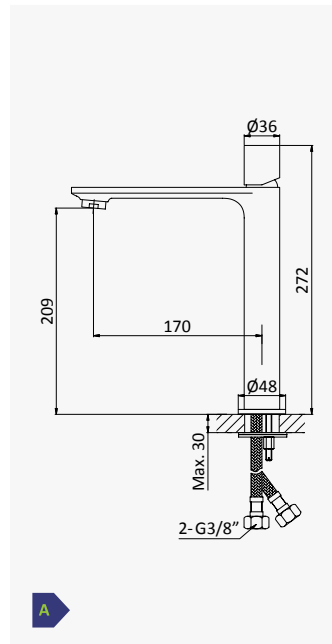

Opção: Com válvula clic-clac 1 1/4" - Liz
Option: With push-open pop-up waste set 1 1/4" - Liz
Opción: Con desagüe clic-clac 1 1/4" - Liz

Cromado / Chrome	193 013 1CR
Satinox	193 013 1ST
• Night Sky	193 013 1NS
Pure White	193 013 1PW
Morning Mist	193 013 1MM
Sunrise	193 013 1SR
Sunset	193 013 1SS