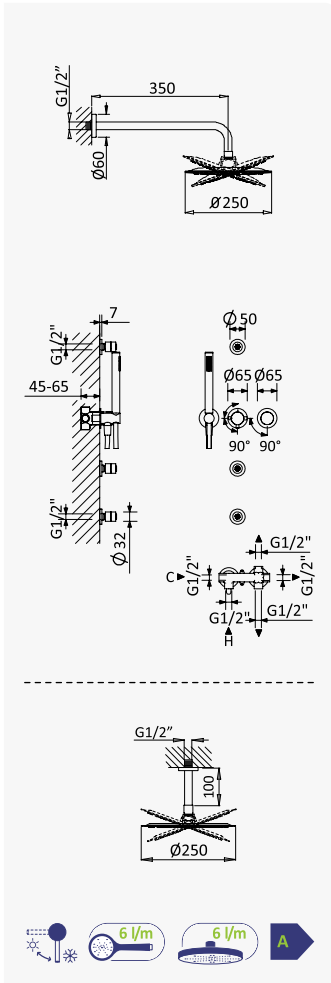

BRUMA AirEcoDrop