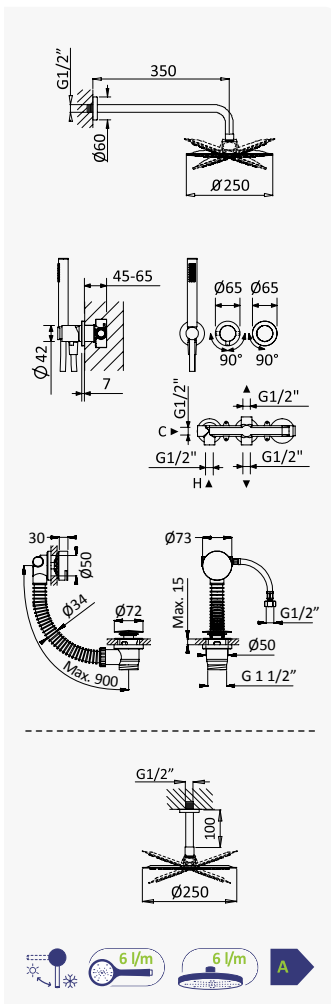

BRUMA AirEcoDrop

Sistema embutido de duche com chuveiro de parede Ø250 mm em inox, 3 jets e kit de chuveiro mão Elo

Concealed shower set with inox shower head Ø250 mm, 3 jets and hand-shower set Elo

Sistema de ducha empotrado con alcachofa de ducha Ø250 mm en inox, 3 jets y set de ducha de mano Elo

Cromado / Chrome	193 772 OCR
Satinox	193 772 OST
Night Sky	193 772 ONS
Pure White	193 772 OPW
Morning Mist	193 772 OMM
Sunrise	193 772 OSR
Sunset	193 772 OSS

INT 220 2NO

Opção: Chuveiro fixo de tecto Ø250 mm em inox e braço 100 mm

Option: Inox shower head Ø250 mm with ceiling shower arm 100 mm

Opción: Alcachofa de ducha Ø250 mm en inox con brazo de techo 100 mm

Cromado / Chrome	193 632 OCR
Satinox	193 632 OST
Night Sky	193 632 ONS
Pure White	193 632 OPW
Morning Mist	193 632 OMM
Sunrise	193 632 OSR
Sunset	193 632 OSS

INT 220 2NO

Sistema embutido de banheira com chuveiro de parede Ø250 mm em Inox, kit de chuveiro mão Elo e válvula com bica de enchimento para banheira

Concealed bath-shower set with Inox shower head Ø250 mm, Elo hand-shower set and bath filler with waste and overflow

Sistema de baño y ducha empotrado con alcachofa de ducha Ø250 mm en Inox, set de ducha de mano Elo y sistema de llenado y vaciado para bañeras

Cromado / Chrome	193 352 OCR
Satinox	193 352 OST
Night Sky	193 352 ONS
Pure White	193 352 OPW
Morning Mist	193 352 OMM
Sunrise	193 352 OSR
Sunset	193 352 OSS

INT 240 2NO

Opção: Chuveiro fixo de tecto Ø250 mm em inox e braço 100 mm

Option: Inox shower head Ø250 mm with ceiling shower arm 100 mm

Opción: Alcachofa de ducha Ø250 mm en inox con brazo de techo 100 mm

Cromado / Chrome	193 362 OCR
Satinox	193 362 OST
Night Sky	193 362 ONS
Pure White	193 362 OPW
Morning Mist	193 362 OMM
Sunrise	193 362 OSR
Sunset	193 362 OSS

INT 240 2NO