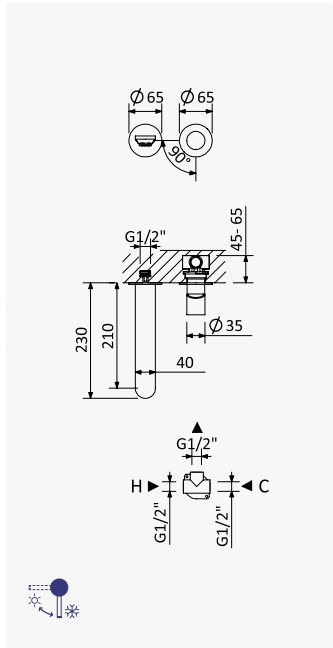

Monocomando de lavatório à parede, com 2 furos

2 hole wall basin mixer

Monomando de lavabo mural de 2 orifícios

Cromado / Chrome	193 840 1CR
Satinox	193 840 1ST
• Night Sky	193 840 1NS
Pure White	193 840 1PW
Morning Mist	193 840 1MM
Sunrise	193 840 1SR
Sunset	193 840 1SS

INT 140 2NO

Opção: Com válvula clic-clac 1 1/4" - Liz

Option: With push-open pop-up waste set 1 1/4" - Liz

Opción: Con desagüe clic-clac 1 1/4" - Liz

Cromado / Chrome	193 843 1CR
Satinox	193 843 1ST
• Night Sky	193 843 1NS
Pure White	193 843 1PW
Morning Mist	193 843 1MM
Sunrise	193 843 1SR
Sunset	193 843 1SS

INT 140 2NO