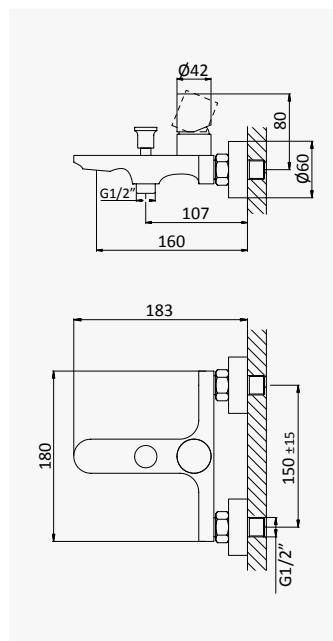

Monocomando de banheira

Single-lever bath/shower mixer

Monomando para baño y ducha

Cromado / Chrome	193 030 1CR
Satinox	193 030 1ST
• Night Sky	193 030 1NS
Pure White	193 030 1PW
Morning Mist	193 030 1MM
Sunrise	193 030 1SR
Sunset	193 030 1SS