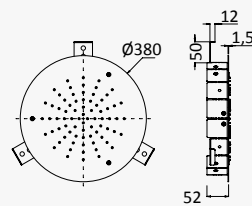

Sistema embutido de duche com chuveiro de tecto (Chuva/Cascata) e chuveiro mão

Concealed shower set with overhead shower (Rain/Cascade) and hand-shower set

Sistema de ducha empotrado con ducha instalación en el techo (Lluvia/Cascada) y set de ducha de mano

← 500x500 →

Cromado / Chrome	193 426 1CR
Satinox	193 426 1ST
Night Sky	193 426 1NS
Pure White	193 426 1PW
Morning Mist	193 426 1MM

INT 240 2NO

Opção: Chuveiro em INOX, de embutir no tecto 500x500 mm (Chuva)

Option: Steel shower head for ceiling installation, 500x500 mm (Rain)

Opción: Rociador de ducha, en INOX, a techo 500x500 mm (Lluvia)

← 500x500 →

Cromado / Chrome	193 427 1CR
Satinox	193 427 1ST
Night Sky	193 427 1NS
Pure White	193 427 1PW
Morning Mist	193 427 1MM

INT 240 1NO

Opção: Chuveiro em INOX, de embutir no tecto 380x380 mm (Chuva)

Option: Steel shower head for ceiling installation, 380x380 mm (Rain)

Opción: Rociador de ducha, en INOX, a techo 380x380 mm (Lluvia)

← 380x380 →

Cromado / Chrome	193 428 1CR
Satinox	193 428 1ST
Night Sky	193 428 1NS
Pure White	193 428 1PW
Morning Mist	193 428 1MM

INT 240 1NO

Opção: Chuveiro em INOX, de embutir no tecto Ø380 mm (Chuva)

Option: Steel shower head for ceiling installation, Ø380 mm (Rain)

Opción: Rociador de ducha, en INOX, a techo Ø380 mm (Lluvia)

← Ø380 →

Cromado / Chrome	193 429 1CR
Satinox	193 429 1ST
Night Sky	193 429 1NS
Pure White	193 429 1PW
Morning Mist	193 429 1MM

INT 240 1NO