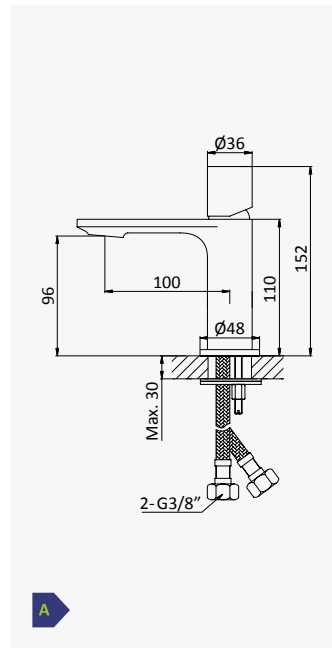

Monocomando de Lavatório

Basin mixer

Monomando de lavabo

Cromado / Chrome	193 010 1CR
Satinox	193 010 1ST
• Night Sky	193 010 1NS
Pure White	193 010 1PW
Morning Mist	193 010 1MM
Sunrise	193 010 1SR
Sunset	193 010 1SS

Opção: Com válvula clic-clac 1 1/4" - Liz

Option: With push-open pop-up waste set 1 1/4" - Liz

Opción: Con desagüe clic-clac 1 1/4" - Liz

Cromado / Chrome	193 013 1CR
Satinox	193 013 1ST
• Night Sky	193 013 1NS
Pure White	193 013 1PW
Morning Mist	193 013 1MM
Sunrise	193 013 1SR
Sunset	193 013 1SS