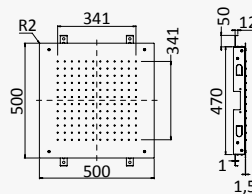

Sistema embutido de duche com chuveiro de tecto (Chuva/Cascata) e chuveiro mão

Concealed shower set with overhead shower (Rain/Cascade) and hand-shower set

Sistema de ducha empotrado con ducha instalación en el techo (Lluvia/Cascada) y set de ducha de mano

← 500x500 →

Cromado / Chrome	193 426 1CR
Satinox	193 426 1ST
Night Sky	193 426 1NS
Pure White	193 426 1PW
Morning Mist	193 426 1MM

INT 240 2NO

Opção: Chuveiro em INOX, de embutir no tecto 500x500 mm (Chuva)

Option: Steel shower head for ceiling installation, 500x500 mm (Rain)

Opción: Rociador de ducha, en INOX, a techo 500x500 mm (Lluvia)

← 500x500 →

Cromado / Chrome	193 427 1CR
Satinox	193 427 1ST
Night Sky	193 427 1NS
Pure White	193 427 1PW
Morning Mist	193 427 1MM

INT 240 1NO

Opção: Chuveiro em INOX, de embutir no tecto 380x380 mm (Chuva)

Option: Steel shower head for ceiling installation, 380x380 mm (Rain)

Opción: Rociador de ducha, en INOX, a techo 380x380 mm (Lluvia)

← 380x380 →

Cromado / Chrome	193 428 1CR
Satinox	193 428 1ST
Night Sky	193 428 1NS
Pure White	193 428 1PW
Morning Mist	193 428 1MM

INT 240 1NO

Opção: Chuveiro em INOX, de embutir no tecto Ø380 mm (Chuva)

Option: Steel shower head for ceiling installation, Ø380 mm (Rain)

Opción: Rociador de ducha, en INOX, a techo Ø380 mm (Lluvia)

← Ø380 →

Cromado / Chrome	193 429 1CR
Satinox	193 429 1ST
Night Sky	193 429 1NS
Pure White	193 429 1PW
Morning Mist	193 429 1MM

INT 240 1NO