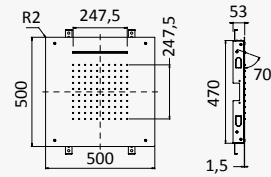

Sistema embutido de duche com chuveiro de tecto (Chuva/Cascata) e chuveiro mão

Concealed shower set with overhead shower (Rain/Cascade) and hand-shower set

Sistema de ducha empotrado con ducha instalación en el techo (Lluvia/Cascada) y set de ducha de mano

← 500x500 →

Cromado / Chrome	193 426 1CR
Satinox	193 426 1ST
Night Sky	193 426 1NS
Pure White	193 426 1PW
Morning Mist	193 426 1MM

INT 240 2NO

Opção: Chuveiro em INOX, de embutir no tecto 500x500 mm (Chuva)

Option: Steel shower head for ceiling installation, 500x500 mm (Rain)

Opción: Rociador de ducha, en INOX, a techo 500x500 mm (Lluvia)

← 500x500 →

Cromado / Chrome	193 427 1CR
Satinox	193 427 1ST
Night Sky	193 427 1NS
Pure White	193 427 1PW
Morning Mist	193 427 1MM

INT 240 1NO

Opção: Chuveiro em INOX, de embutir no tecto 380x380 mm (Chuva)

Option: Steel shower head for ceiling installation, 380x380 mm (Rain)

Opción: Rociador de ducha, en INOX, a techo 380x380 mm (Lluvia)

← 380x380 →

Cromado / Chrome	193 428 1CR
Satinox	193 428 1ST
Night Sky	193 428 1NS
Pure White	193 428 1PW
Morning Mist	193 428 1MM

INT 240 1NO

Opção: Chuveiro em INOX, de embutir no tecto Ø380 mm (Chuva)

Option: Steel shower head for ceiling installation, Ø380 mm (Rain)

Opción: Rociador de ducha, en INOX, a techo Ø380 mm (Lluvia)

← Ø380 →

Cromado / Chrome	193 429 1CR
Satinox	193 429 1ST
Night Sky	193 429 1NS
Pure White	193 429 1PW
Morning Mist	193 429 1MM

INT 240 1NO