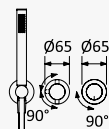

Sistema embutido de duche com chuveiro de tecto (Chuva/Cascata) e chuveiro mão

Concealed shower set with overhead shower (Rain/Cascade) and hand-shower set

Sistema de ducha empotrado con ducha instalación en el techo (Lluvia/Cascada) y set de ducha de mano

← 500x500 →

Cromado / Chrome	193 426 1CR
Satinox	193 426 1ST
Night Sky	193 426 1NS
Pure White	193 426 1PW
Morning Mist	193 426 1MM

INT 240 2NO

Opção: Chuveiro em INOX, de embutir no tecto 500x500 mm (Chuva)

Option: Steel shower head for ceiling installation, 500x500 mm (Rain)

Opción: Rociador de ducha, en INOX, a techo 500x500 mm (Lluvia)

← 500x500 →

Cromado / Chrome	193 427 1CR
Satinox	193 427 1ST
Night Sky	193 427 1NS
Pure White	193 427 1PW
Morning Mist	193 427 1MM

INT 240 1NO

Opção: Chuveiro em INOX, de embutir no tecto 380x380 mm (Chuva)

Option: Steel shower head for ceiling installation, 380x380 mm (Rain)

Opción: Rociador de ducha, en INOX, a techo 380x380 mm (Lluvia)

← 380x380 →

Cromado / Chrome	193 428 1CR
Satinox	193 428 1ST
Night Sky	193 428 1NS
Pure White	193 428 1PW
Morning Mist	193 428 1MM

INT 240 1NO

Opção: Chuveiro em INOX, de embutir no tecto Ø380 mm (Chuva)

Option: Steel shower head for ceiling installation, Ø380 mm (Rain)

Opción: Rociador de ducha, en INOX, a techo Ø380 mm (Lluvia)

← Ø380 →

Cromado / Chrome	193 429 1CR
Satinox	193 429 1ST
Night Sky	193 429 1NS
Pure White	193 429 1PW
Morning Mist	193 429 1MM

INT 240 1NO