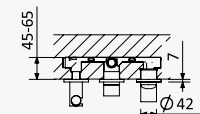

Sistema embutido de duche com chuveiro de tecto (Chuva/Cascata) e chuveiro mão

Concealed shower set with overhead shower (Rain/Cascade) and hand-shower set

Sistema de ducha empotrado con ducha instalación en el techo (Lluvia/Cascada) y set de ducha de mano

← 500x500 →

Cromado / Chrome	193 426 1CR
Satinox	193 426 1ST
Night Sky	193 426 1NS
Pure White	193 426 1PW
Morning Mist	193 426 1MM

INT 240 2NO

Opção: Chuveiro em INOX, de embutir no tecto 500x500 mm (Chuva)

Option: Steel shower head for ceiling installation, 500x500 mm (Rain)

Opción: Rociador de ducha, en INOX, a techo 500x500 mm (Lluvia)

← 500x500 →

Cromado / Chrome	193 427 1CR
Satinox	193 427 1ST
Night Sky	193 427 1NS
Pure White	193 427 1PW
Morning Mist	193 427 1MM

INT 240 1NO

Opção: Chuveiro em INOX, de embutir no tecto 380x380 mm (Chuva)

Option: Steel shower head for ceiling installation, 380x380 mm (Rain)

Opción: Rociador de ducha, en INOX, a techo 380x380 mm (Lluvia)

← 380x380 →

Cromado / Chrome	193 428 1CR
Satinox	193 428 1ST
Night Sky	193 428 1NS
Pure White	193 428 1PW
Morning Mist	193 428 1MM

INT 240 1NO

Opção: Chuveiro em INOX, de embutir no tecto Ø380 mm (Chuva)

Option: Steel shower head for ceiling installation, Ø380 mm (Rain)

Opción: Rociador de ducha, en INOX, a techo Ø380 mm (Lluvia)

← Ø380 →

Cromado / Chrome	193 429 1CR
Satinox	193 429 1ST
Night Sky	193 429 1NS
Pure White	193 429 1PW
Morning Mist	193 429 1MM

INT 240 1NO