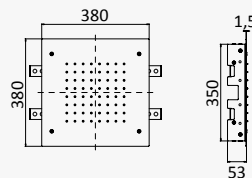

Sistema embutido de duche com chuveiro de tecto (Chuva/Cascata) e chuveiro mão

Concealed shower set with overhead shower (Rain/Cascade) and hand-shower set

Sistema de ducha empotrado con ducha instalación en el techo (Lluvia/Cascada) y set de ducha de mano

← 500x500 →

Cromado / Chrome	193 426 1CR
Satinox	193 426 1ST
Night Sky	193 426 1NS
Pure White	193 426 1PW
Morning Mist	193 426 1MM

INT 240 2NO

Opção: Chuveiro em INOX, de embutir no tecto 500x500 mm (Chuva)

Option: Steel shower head for ceiling installation, 500x500 mm (Rain)

Opción: Rociador de ducha, en INOX, a techo 500x500 mm (Lluvia)

← 500x500 →

Cromado / Chrome	193 427 1CR
Satinox	193 427 1ST
Night Sky	193 427 1NS
Pure White	193 427 1PW
Morning Mist	193 427 1MM

INT 240 1NO

Opção: Chuveiro em INOX, de embutir no tecto 380x380 mm (Chuva)

Option: Steel shower head for ceiling installation, 380x380 mm (Rain)

Opción: Rociador de ducha, en INOX, a techo 380x380 mm (Lluvia)

← 380x380 →

Cromado / Chrome	193 428 1CR
Satinox	193 428 1ST
Night Sky	193 428 1NS
Pure White	193 428 1PW
Morning Mist	193 428 1MM

INT 240 1NO

Opção: Chuveiro em INOX, de embutir no tecto Ø380 mm (Chuva)

Option: Steel shower head for ceiling installation, Ø380 mm (Rain)

Opción: Rociador de ducha, en INOX, a techo Ø380 mm (Lluvia)

← Ø380 →

Cromado / Chrome	193 429 1CR
Satinox	193 429 1ST
Night Sky	193 429 1NS
Pure White	193 429 1PW
Morning Mist	193 429 1MM

INT 240 1NO