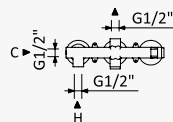

Sistema embutido de duche com chuveiro de tecto (Chuva/Cascata) e chuveiro mão

Concealed shower set with overhead shower (Rain/Cascade) and hand-shower set

Sistema de ducha empotrado con ducha instalación en el techo (Lluvia/Cascada) y set de ducha de mano

← 500x500 →

Cromado / Chrome	193 426 1CR
Satinox	193 426 1ST
Night Sky	193 426 1NS
Pure White	193 426 1PW
Morning Mist	193 426 1MM

INT 240 2NO

Opção: Chuveiro em INOX, de embutir no tecto 500x500 mm (Chuva)

Option: Steel shower head for ceiling installation, 500x500 mm (Rain)

Opción: Rociador de ducha, en INOX, a techo 500x500 mm (Lluvia)

← 500x500 →

Cromado / Chrome	193 427 1CR
Satinox	193 427 1ST
Night Sky	193 427 1NS
Pure White	193 427 1PW
Morning Mist	193 427 1MM

INT 240 1NO

Opção: Chuveiro em INOX, de embutir no tecto 380x380 mm (Chuva)

Option: Steel shower head for ceiling installation, 380x380 mm (Rain)

Opción: Rociador de ducha, en INOX, a techo 380x380 mm (Lluvia)

← 380x380 →

Cromado / Chrome	193 428 1CR
Satinox	193 428 1ST
Night Sky	193 428 1NS
Pure White	193 428 1PW
Morning Mist	193 428 1MM

INT 240 1NO

Opção: Chuveiro em INOX, de embutir no tecto Ø380 mm (Chuva)

Option: Steel shower head for ceiling installation, Ø380 mm (Rain)

Opción: Rociador de ducha, en INOX, a techo Ø380 mm (Lluvia)

← Ø380 →

Cromado / Chrome	193 429 1CR
Satinox	193 429 1ST
Night Sky	193 429 1NS
Pure White	193 429 1PW
Morning Mist	193 429 1MM

INT 240 1NO