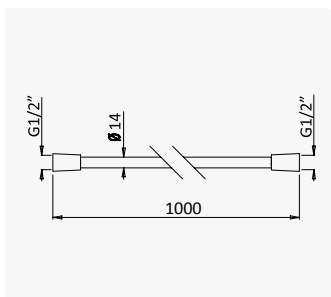

Bicha de chuveiro Lux preto mate para bidé/WC, com terminais à cor - 1,0 m

Bidet/toilets matte black Lux shower hose with colored fittings - 1,0 m

Flexo Lux negro mate para bidé/WC con accesorios de color - 1,0 m

Morning Mist	145 632 3MM
Gunmetal PVD	145 632 3GM

BD/WC