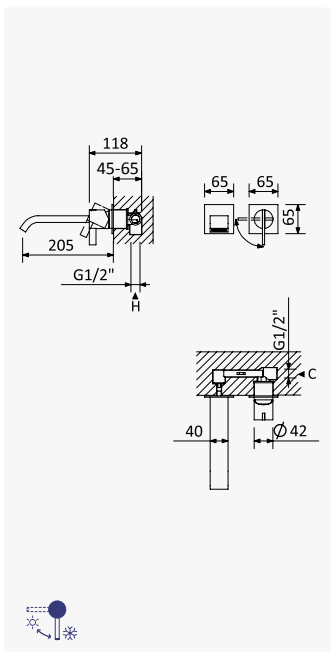

Monocomando de lavatório à parede, com 2 furos

2 hole wall basin mixer

Monomando de lavabo mural de 2 orifícios

Cromado / Chrome	168 230 1CR
Night Sky	168 230 1NS
Pure White	168 230 1PW
Morning Mist	168 230 1MM
Sunrise	168 230 1SR
Sunset	168 230 1SS

INT 100 1NO

Opção: Com válvula clic-clac 1 1/4" - Elo

Option: With push-open pop-up waste set 1 1/4" - Elo

Opción: Con desagüe clic-clac 1 1/4" - Elo

Cromado / Chrome	168 231 1CR
Night Sky	168 231 1NS
Pure White	168 231 1PW
Morning Mist	168 231 1MM
Sunrise	168 231 1SR
Sunset	168 231 1SS

INT 100 1NO