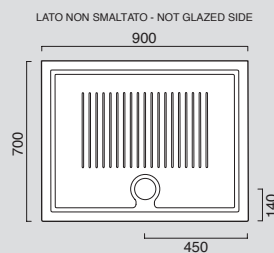

## 90x70

**70 4097 0001**

Bianco lucido  
Glossy white

Installazione · Installation

Appoggio · Above Floor-level

Filo pavimento · Floor-level

ESG  
Sustainability  
Certification

CERAMICA CATALANO SUPPORT  
UN GLOBAL SUSTAINABLE DEVELOPMENT GOALS