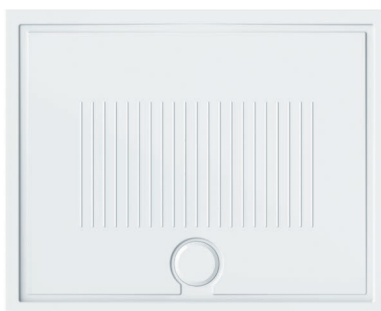

100x80

70 4108 0001