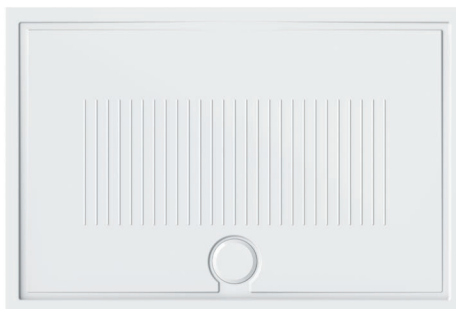

120x80

70 4128 0001