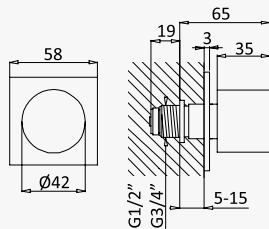

Torneira de passagem 1/2" - EliteQ

Stop Valve 1/2" - EliteQ

Llave de paso 1/2" - EliteQ

Cromado / Chrome	131 300 2CR
Night Sky	131 300 2NS
Pure White	131 300 2PW
Morning Mist	131 300 2MM
Sunrise	131 300 2SR
Sunset	131 300 2SS

Torneira de passagem 3/4" - EliteQ

Stop Valve 3/4" - EliteQ

Llave de paso 3/4" - EliteQ

Cromado / Chrome	131 310 2CR
Night Sky	131 310 2NS
Pure White	131 310 2PW
Morning Mist	131 310 2MM
Sunrise	131 310 2SR
Sunset	131 310 2SS