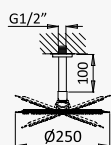

INT 630 3NO

HE

BRUMA AirEcoDrop

Sistema termostático embutido de duche com chuveiro de tecto (Chuva/Cascata) e chuveiro mão

Thermostatic concealed shower set with overhead shower (Rain/Cascade) and handshower set