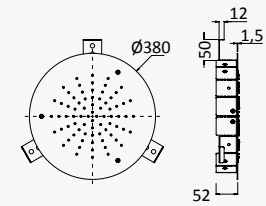

Sistema termostático embutido de duche com chuveiro de tecto (Chuva/Cascata) e chuveiro mão

Thermostatic concealed shower set with overhead shower (Rain/Cascade) and handshower set

Sistema de ducha termostático empotrado con ducha instalación en el techo (Lluvia/Cascada) y set de ducha de mano

← 500x500 →

Cromado / Chrome	138 421 1CR
Satinox	138 421 1ST
Night Sky	138 421 1NS
Pure White	138 421 1PW
Morning Mist	138 421 1MM

INT 630 2NO

Opção: Chuveiro em INOX, de embutir no tecto 500x500 mm (Chuva)

Option: Steel shower head for ceiling installation, 500x500 mm (Rain)

Opción: Rociador de ducha, en INOX, a techo 500x500 mm (Lluvia)

← 500x500 →

Cromado / Chrome	138 422 1CR
Satinox	138 422 1ST
Night Sky	138 422 1NS
Pure White	138 422 1PW
Morning Mist	138 422 1MM

INT 630 1NO

Opção: Chuveiro em INOX, de embutir no tecto 380x380 mm (Chuva)

Option: Steel shower head for ceiling installation, 380x380 mm (Rain)

Opción: Rociador de ducha, en INOX, a techo 380x380 mm (Lluvia)

← 380x380 →

Cromado / Chrome	138 423 1CR
Satinox	138 423 1ST
Night Sky	138 423 1NS
Pure White	138 423 1PW
Morning Mist	138 423 1MM

INT 630 1NO

Opção: Chuveiro em INOX, de embutir no tecto Ø380 mm (Chuva)

Option: Steel shower head for ceiling installation, Ø380 mm (Rain)

Opción: Rociador de ducha, en INOX, a techo Ø380 mm (Lluvia)

← Ø380 →

Cromado / Chrome	138 424 1CR
Satinox	138 424 1ST
Night Sky	138 424 1NS
Pure White	138 424 1PW
Morning Mist	138 424 1MM

INT 630 1NO

38°