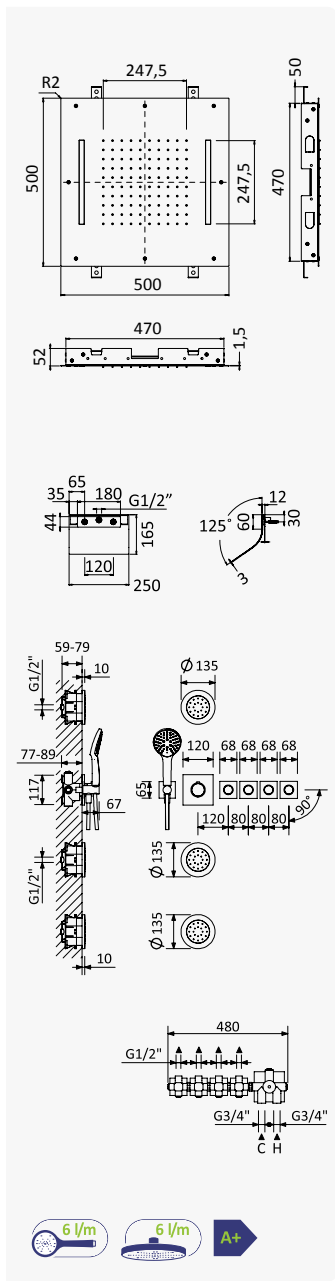

Sistema termostático embutido com chuveiro de tecto 500x500 mm cromoterapia (Chuva), cascata Luna, 3 jets e chuveiro mão Body&Soul

Thermostatic concealed shower set with ceiling installation chromo-therapy shower head 500x500 mm (Rain), Luna cascade, 3 jets and Body&Soul handshower set

Sistema de ducha termostático empotrado con rociador a techo 500x500 de cromoterapia (Lluvia), cascada Luna, 3 jets y set de ducha de mano Body&Soul

Cromado / Chrome

179 152 1CR

INT 615 5NO