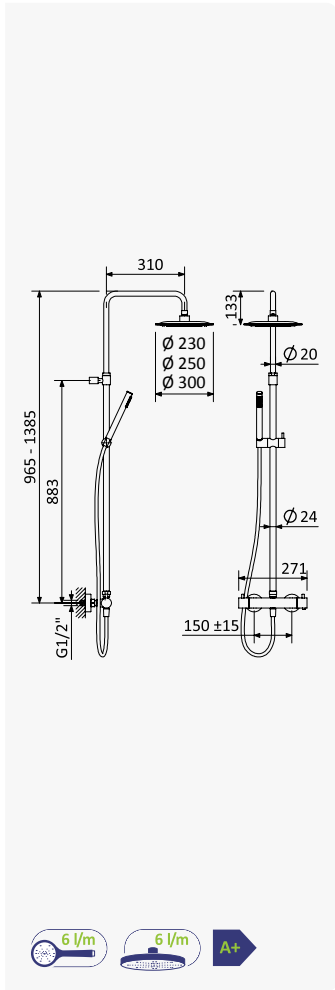

BRUMA AirEcoDrop

6 l/m 6 l/m A+

Sistema termostático de duche com braço ajustável, chuveiro de Ø230mm em ABS e rampa de duche

Thermostatic shower system for wall mounting with adjustable ABS head shower Ø230mm and shower rail