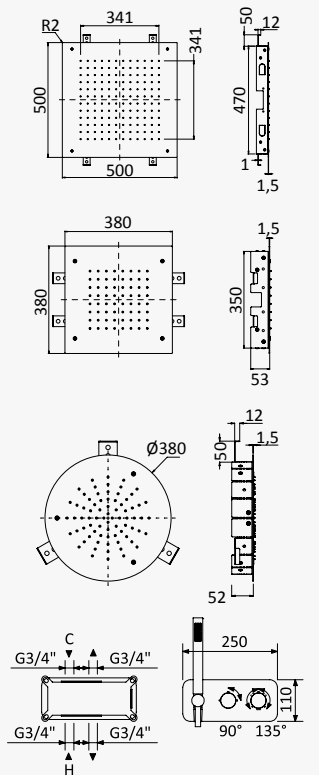

Opção: Chuveiro em INOX, de embutir no tecto 380x380 mm (Chuva)

Option: Steel shower head for ceiling installation, 380x380 mm (Rain)

Opción: Rociador de ducha, en INOX, a techo 380x380 mm (Lluvia)

	Cromado / Chrome	184 486 2CR
	Night Sky	184 486 2NS
	Pure White	184 486 2PW
	Morning Mist	184 486 2MM

← 380x380 →

INT 630 1NO

Opção: Chuveiro em INOX, de embutir no tecto Ø380 mm (Chuva)

Option: Steel shower head for ceiling installation, Ø380 mm (Rain)

Opción: Rociador de ducha, en INOX, a techo Ø380 mm (Lluvia)

	Cromado / Chrome	184 489 2CR
	Night Sky	184 489 2NS
	Pure White	184 489 2PW
	Morning Mist	184 489 2MM

← Ø380 →

INT 630 1NO