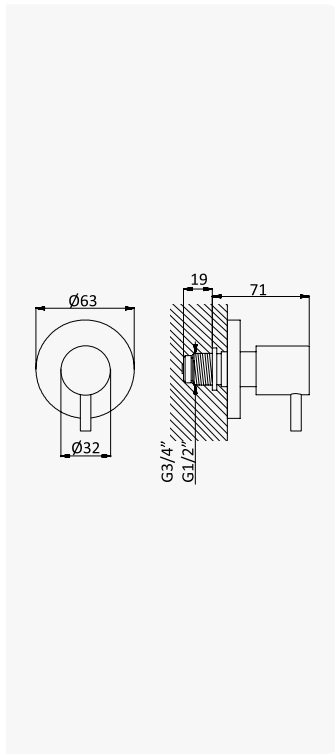

Torneira de passagem 1/2" - Elo

Stop Valve 1/2" - Elo

Llave de paso 1/2" - Elo

Cromado / Chrome	125 300 1CR
Satinox	125 300 1ST
Night Sky	125 300 1NS
Pure White	125 300 1PW
Morning Mist	125 300 1MM
Sunrise	125 300 1SR
Sunset	125 300 1SS

Torneira de passagem 3/4" - Elo

Stop Valve 3/4" - Elo

Llave de paso 3/4" - Elo

Cromado / Chrome	125 310 1CR
Satinox	125 310 1ST
Night Sky	125 310 1NS
Pure White	125 310 1PW
Morning Mist	125 310 1MM
Sunrise	125 310 1SR
Sunset	125 310 1SS