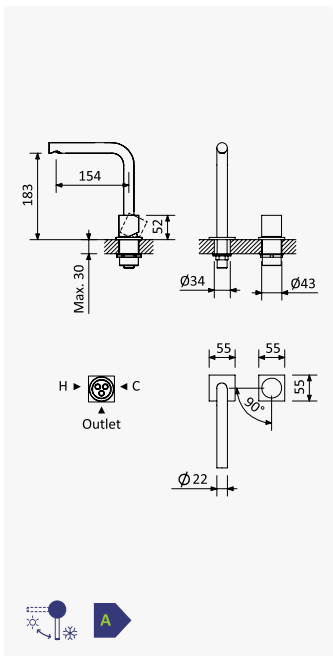

Opção: Com válvula clic-clac 1 1/4" - Elo

Option: With push-open pop-up waste set 1 1/4" - Elo

Opción: Con desagüe clic-clac 1 1/4" - Elo

Cromado / Chrome	101 241 1CR
Satinox	101 241 1ST
Night Sky	101 241 1NS
Pure White	101 241 1PW
Morning Mist	101 241 1MM
Sunrise	101 241 1SR
Sunset	101 241 1SS