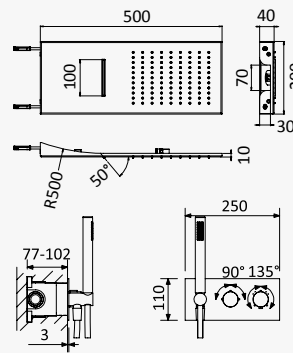

INT 220 1NO

Sistema termostático embutido de duche com chuveiro Line Cascade (Chuva/Cascata) e chuveiro mão - VenusQ

Thermostatic concealed shower set with Line Cascade shower (Rain/Cascade) and handshower set - VenusQ