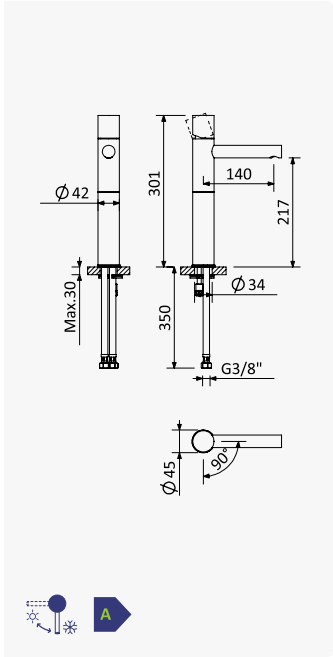

Monocomando de lavatório, para lavatórios altos

Basin mixer for free-standing basins

Monomando de lavabo con aumento

Cromado / Chrome	101 240 2CR
Satinox	101 240 2ST
Night Sky	101 240 2NS
Pure White	101 240 2PW
Morning Mist	101 240 2MM
Sunrise	101 240 2SR
Sunset	101 240 2SS

Opção: Com válvula clic-clac 1 1/4" - Elo

Option: With push-open pop-up waste set 1 1/4" - Elo

Opción: Con desagüe clic-clac 1 1/4" - Elo

Cromado / Chrome	101 241 2CR
Satinox	101 241 2ST
Night Sky	101 241 2NS
Pure White	101 241 2PW
Morning Mist	101 241 2MM
Sunrise	101 241 2SR
Sunset	101 241 2SS