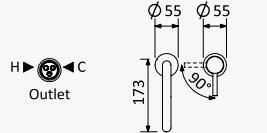

Monocomando de lavatório 2 furos, montagem à bancada

Deck-mounted, 2 hole basin mixer

Monomando de repisa para lavabo de 2 orificios

Cromado / Chrome	107 880 1CR
Satinox	107 880 1ST
Night Sky	107 880 1NS
Pure White	107 880 1PW
Morning Mist	107 880 1MM
Sunrise	107 880 1SR
Sunset	107 880 1SS

Opção: Com válvula clic-clac 1 1/4" - Liz

Option: With push-open pop-up waste set 1 1/4" - Liz

Opción: Con desagüe clic-clac 1 1/4" - Liz

Cromado / Chrome	107 881 1CR
Satinox	107 881 1ST
Night Sky	107 881 1NS
Pure White	107 881 1PW
Morning Mist	107 881 1MM
Sunrise	107 881 1SR
Sunset	107 881 1SS