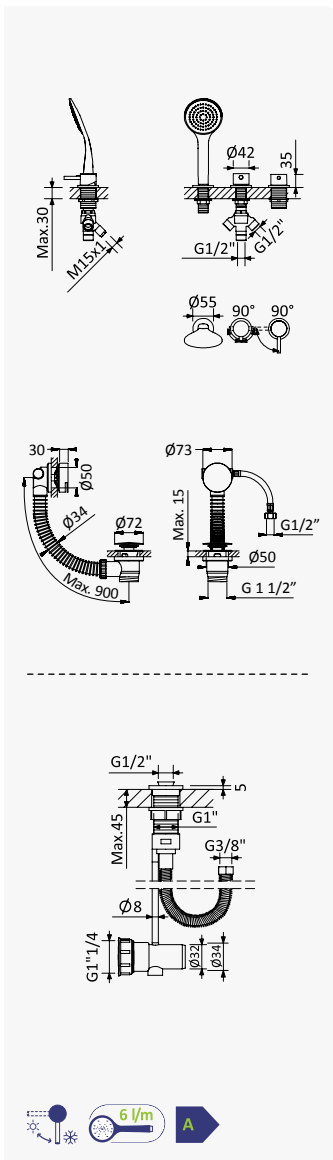

Deck mounted single lever shower mixer, with handshower set Emotion - 2 outlets

Monomando para ducha de repisa con set de ducha de mano Emotion - 2 salidas

Cromado / Chrome	107 500 1CR
Satinox	107 500 1ST
Night Sky	107 500 1NS
Pure White	107 500 1PW
	Morning Mist
	Sunrise
	Sunset