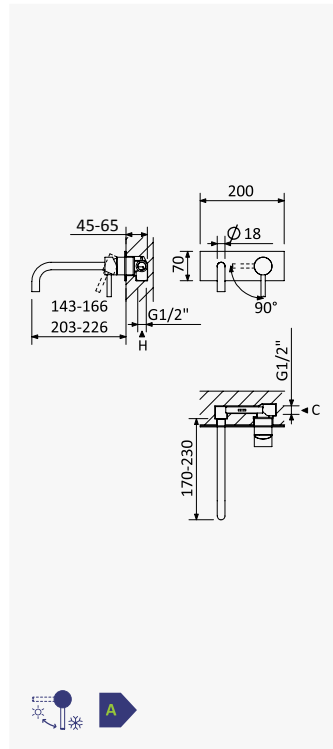

Monocomando de lavatório à parede, de espelho único. Bica com 230mm

Wall basin mixer with single escutcheon. Spout with 230mm

Monomando de lavabo mural de rosetón único. Caño con 230mm

Cromado / Chrome	107 820 1CR
Satinox	107 820 1ST
● Night Sky	107 820 1NS
Pure White	107 820 1PW
Morning Mist	107 820 1MM
Sunrise	107 820 1SR
Sunset	107 820 1SS

INT 100 1NO

Opção: Bica com 170mm

Option: Spout with 170mm

Opción: Caño con 170mm

Cromado / Chrome	107 830 1CR
Satinox	107 830 1ST
Night Sky	107 830 1NS
Pure White	107 830 1PW
Morning Mist	107 830 1MM
Sunrise	107 830 1SR
Sunset	107 830 1SS

INT 100 1NO

LN