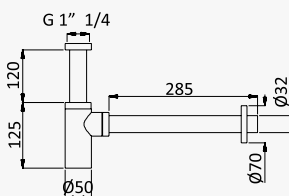

Sifão de 1 1/4\" - Elo

Bottle trap, 1 1/4\" - Elo

Sifón de lavabo 1 1/4\" - Elo

Cromado / Chrome	137 000 1CR
Satinox	137 000 1ST
• Night Sky	137 000 1NS
Pure White	137 000 1PW
Morning Mist	137 000 1MM
Sunrise	137 000 1SR
Sunset	137 000 1SS