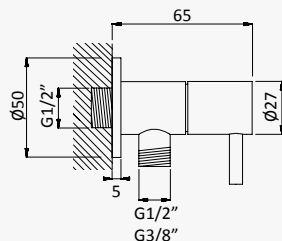

Torneira de esquadria 3/8" - Elo
3/8" angle tap with connection - Elo
Llave de corte 3/8" - Elo

Cromado / Chrome	125 280 1CR
Satinox	125 280 1ST
Night Sky	125 280 1NS
Pure White	125 280 1PW
Morning Mist	125 280 1MM
Sunrise	125 280 1SR
Sunset	125 280 1SS