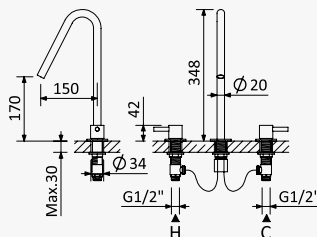

Misturadora de lavatório 3 furos, montagem à bancada

Deck-mounted, 3 hole basin mixer

Monomando de repisa para lavabo de 3 orificios

Cromado / Chrome	107 250 1CR
Satinox	107 250 1ST
Night Sky	107 250 1NS
Pure White	107 250 1PW
Morning Mist	107 250 1MM
Sunrise	107 250 1SR
Sunset	107 250 1SS

Opção: Com válvula clic-clac 1 1/4" - Liz

Option: With push-open pop-up waste set 1 1/4" - Liz

Opción: Con desagüe clic-clac 1 1/4" - Liz

Cromado / Chrome	107 253 1CR
Satinox	107 253 1ST
Night Sky	107 253 1NS
Pure White	107 253 1PW
Morning Mist	107 253 1MM
Sunrise	107 253 1SR
Sunset	107 253 1SS