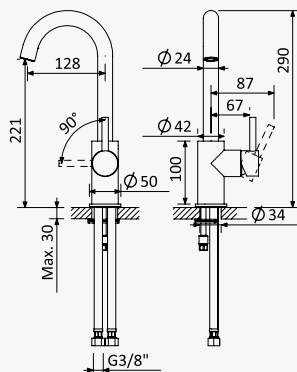

Opção: Com válvula clic-clac 1 1/4" - Liz
Option: With push-open pop-up waste set 1 1/4" - Liz
Opción: Con desagüe clic-clac 1 1/4" - Liz

Cromado / Chrome	107 011 1CR
Satinox	107 011 1ST
• Night Sky	107 011 1NS
Pure White	107 011 1PW
Morning Mist	107 011 1MM
Sunrise	107 011 1SR
Sunset	107 011 1SS