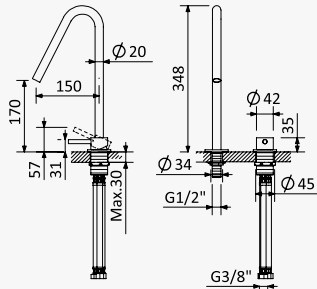

Monocomando de lavatório 2 furos, montagem à bancada

Deck-mounted, 2 hole basin mixer

Monomando de repisa para lavabo de 2 orificios

Cromado / Chrome	107 880 1CR
Satinox	107 880 1ST
Night Sky	107 880 1NS
Pure White	107 880 1PW
Morning Mist	107 880 1MM
Sunrise	107 880 1SR
Sunset	107 880 1SS

Opção: Com válvula clic-clac 1 1/4" - Liz

Option: With push-open pop-up waste set 1 1/4" - Liz

Opción: Con desagüe clic-clac 1 1/4" - Liz

Cromado / Chrome	107 881 1CR
Satinox	107 881 1ST
Night Sky	107 881 1NS
Pure White	107 881 1PW
Morning Mist	107 881 1MM
Sunrise	107 881 1SR
Sunset	107 881 1SS