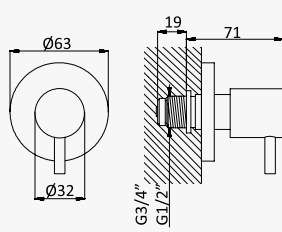

Torneira de passagem 1/2" - Elo

Stop Valve 1/2" - Elo

Llave de paso 1/2" - Elo

Cromado / Chrome	125 300 1CR
Satinox	125 300 1ST
Night Sky	125 300 1NS
Pure White	125 300 1PW
Morning Mist	125 300 1MM
Sunrise	125 300 1SR
Sunset	125 300 1SS

Torneira de passagem 3/4" - Elo

Stop Valve 3/4" - Elo

Llave de paso 3/4" - Elo

Cromado / Chrome	125 310 1CR
Satinox	125 310 1ST
Night Sky	125 310 1NS
Pure White	125 310 1PW
Morning Mist	125 310 1MM
Sunrise	125 310 1SR
Sunset	125 310 1SS

LN