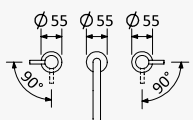

Misturadora de lavatório 3 furos, montagem à bancada

Deck-mounted, 3 hole basin mixer

Monomando de repisa para lavabo de 3 orificios

Cromado / Chrome	107 250 1CR
Satinox	107 250 1ST
Night Sky	107 250 1NS
Pure White	107 250 1PW
Morning Mist	107 250 1MM
Sunrise	107 250 1SR
Sunset	107 250 1SS

Opção: Com válvula clic-clac 1 1/4" - Liz

Option: With push-open pop-up waste set 1 1/4" - Liz

Opción: Con desagüe clic-clac 1 1/4" - Liz

Cromado / Chrome	107 253 1CR
Satinox	107 253 1ST
Night Sky	107 253 1NS
Pure White	107 253 1PW
Morning Mist	107 253 1MM
Sunrise	107 253 1SR
Sunset	107 253 1SS