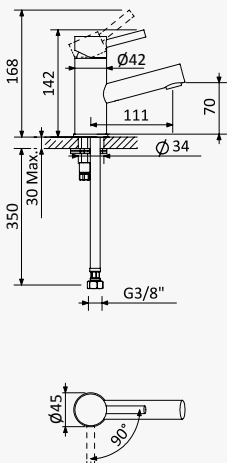

Monocomando de lavatório

Basin mixer

Monomando de lavabo

Cromado / Chrome	107 010 1CR
Satinox	107 010 1ST
• Night Sky	107 010 1NS
Pure White	107 010 1PW
Morning Mist	107 010 1MM
Sunrise	107 010 1SR
Sunset	107 010 1SS

Opção: Com válvula clic-clac 1 1/4" - Liz

Option: With push-open pop-up waste set 1 1/4" - Liz

Opción: Con desagüe clic-clac 1 1/4" - Liz

Cromado / Chrome	107 011 1CR
Satinox	107 011 1ST
• Night Sky	107 011 1NS
Pure White	107 011 1PW
Morning Mist	107 011 1MM
Sunrise	107 011 1SR
Sunset	107 011 1SS