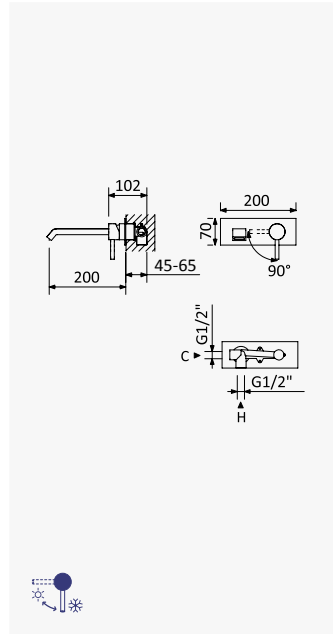

Monocomando de lavatório à parede, de espelho único. Bica cascade

Wall basin mixer with single escutcheon. Cascade spout

Monomando de lavabo mural de rosetón único. Caño cascade

Cromado / Chrome	107 960 1CR
Satinox	107 960 1ST
Night Sky	107 960 1NS
Pure White	107 960 1PW
Morning Mist	107 960 1MM
Sunrise	107 960 1SR
Sunset	107 960 1SS

INT 100 1NO