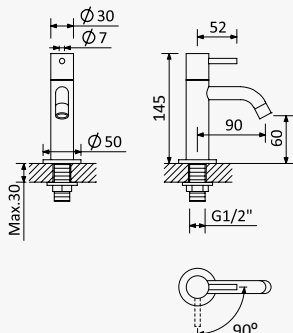

Torneira de lavatório - Água Fria

Basin pillar tap - Cold water

Grifo de una agua - Fria

Cromado / Chrome	107 380 1CR
Satinox	107 380 1ST
Night Sky	107 380 1NS
Pure White	107 380 1PW
Morning Mist	107 380 1MM
Sunrise	107 380 1SR
Sunset	107 380 1SS

Opção: Com válvula clic-clac 1 1/4" - Liz

Option: With push-open pop-up waste set 1 1/4" - Liz

Opción: Con desagüe clic-clac 1 1/4" - Liz

Cromado / Chrome	107 383 1CR
Satinox	107 383 1ST
Night Sky	107 383 1NS
Pure White	107 383 1PW
Morning Mist	107 383 1MM
Sunrise	107 383 1SR
Sunset	107 383 1SS

LN