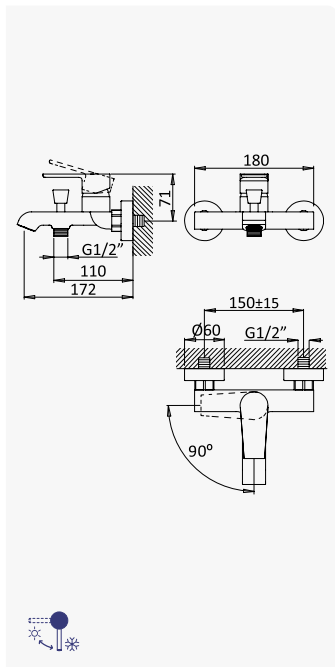

Monocomando de banheira

Single-lever bath/shower mixer

Monomando para baño y ducha

Cromado / Chrome	181 030 1CR
Satinox	181 030 1ST
• Night Sky	181 030 1NS
Pure White	181 030 1PW
Morning Mist	181 030 1MM
Sunrise	181 030 1SR
Sunset	181 030 1SS