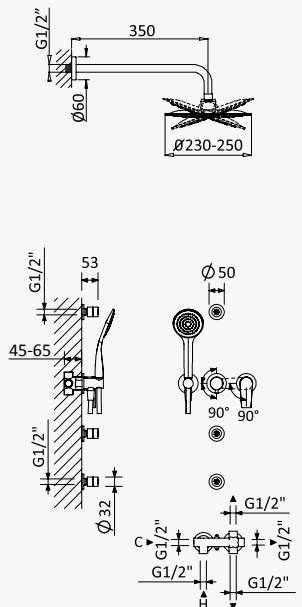

Opção: Chuveiro fixo Line (Chuva)

Option: Shower head Line (Rain)

Opción: Alcachofa de ducha Line (Lluvia)

Cromado / Chrome	181 411 1CR
Satinox	181 411 1ST
Night Sky	181 411 1NS
Pure White	181 411 1PW
Morning Mist	181 411 1MM

INT 240 1NO

BRUMA AirEcoDrop