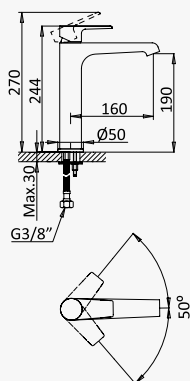

NT

Monocomando de Lavatório

Basin mixer
Monomando de lavabo

Cromado / Chrome	181 010 1CR
Satinox	181 010 1ST
• Night Sky	181 010 1NS
Pure White	181 010 1PW
Morning Mist	181 010 1MM
Sunrise	181 010 1SR
Sunset	181 010 1SS

Opção: Com válvula clic-clac 1 1/4" - Liz

Option: With push-open pop-up waste set 1 1/4" - Liz

Opción: Con desagüe clic-clac 1 1/4" - Liz

Cromado / Chrome	181 013 1CR
Satinox	181 013 1ST
• Night Sky	181 013 1NS
Pure White	181 013 1PW
Morning Mist	181 013 1MM
Sunrise	181 013 1SR
Sunset	181 013 1SS

Monocomando de lavatório para lavatórios altos

Basin mixer for free-standing basins
Monomando de lavabo con aumento

Cromado / Chrome	181 210 1CR
Satinox	181 210 1ST
• Night Sky	181 210 1NS
Pure White	181 210 1PW
Morning Mist	181 210 1MM
Sunrise	181 210 1SR
Sunset	181 210 1SS

Opção: Com válvula clic-clac 1 1/4" - Liz

Option: With push-open pop-up waste set 1 1/4" - Liz

Opción: Con desagüe clic-clac 1 1/4" - Liz

Cromado / Chrome	181 213 1CR
Satinox	181 213 1ST
• Night Sky	181 213 1NS
Pure White	181 213 1PW
Morning Mist	181 213 1MM
Sunrise	181 213 1SR
Sunset	181 213 1SS

Monocomando de lavatório à parede, de espelho único

Wall basin mixer with single escutcheon
Monomando de lavabo mural de rosetón único

Cromado / Chrome	181 820 1CR
Satinox	181 820 1ST
• Night Sky	181 820 1NS
Pure White	181 820 1PW
Morning Mist	181 820 1MM
Sunrise	181 820 1SR
Sunset	181 820 1SS

INT 100 1NO

Opção: Com válvula clic-clac 1 1/4" - Liz

Option: With push-open pop-up waste set 1 1/4" - Liz

Opción: Con desagüe clic-clac 1 1/4" - Liz

Cromado / Chrome	181 823 1CR
Satinox	181 823 1ST
• Night Sky	181 823 1NS
Pure White	181 823 1PW
Morning Mist	181 823 1MM
Sunrise	181 823 1SR
Sunset	181 823 1SS

INT 100 1NO