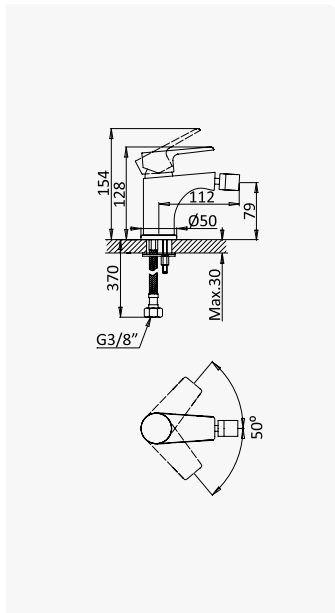

Monocomando de bidé

Bidet mixer

Monomando de bidé

Cromado / Chrome	181 020 1CR
Satinox	181 020 1ST
• Night Sky	181 020 1NS
Pure White	181 020 1PW
Morning Mist	181 020 1MM
Sunrise	181 020 1SR
Sunset	181 020 1SS

Opção: Com válvula clic-clac 1 1/4" - Liz

Option: With push-open pop-up waste set 1 1/4" - Liz

Opción: Con desagüe clic-clac 1 1/4" - Liz

Cromado / Chrome	181 023 1CR
Satinox	181 023 1ST
• Night Sky	181 023 1NS
Pure White	181 023 1PW
Morning Mist	181 023 1MM
Sunrise	181 023 1SR
Sunset	181 023 1SS