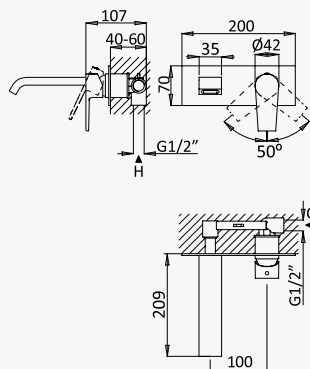

NT

Monocomando de Lavatório

Basin mixer
Monomando de lavabo

Cromado / Chrome	181 010 1CR
Satinox	181 010 1ST
• Night Sky	181 010 1NS
Pure White	181 010 1PW
Morning Mist	181 010 1MM
Sunrise	181 010 1SR
Sunset	181 010 1SS

Opção: Com válvula clic-clac 1 1/4" - Liz

Option: With push-open pop-up waste set 1 1/4" - Liz

Opción: Con desagüe clic-clac 1 1/4" - Liz

Cromado / Chrome	181 013 1CR
Satinox	181 013 1ST
• Night Sky	181 013 1NS
Pure White	181 013 1PW
Morning Mist	181 013 1MM
Sunrise	181 013 1SR
Sunset	181 013 1SS

Monocomando de lavatório para lavatórios altos

Basin mixer for free-standing basins
Monomando de lavabo con aumento

Cromado / Chrome	181 210 1CR
Satinox	181 210 1ST
• Night Sky	181 210 1NS
Pure White	181 210 1PW
Morning Mist	181 210 1MM
Sunrise	181 210 1SR
Sunset	181 210 1SS

Opção: Com válvula clic-clac 1 1/4" - Liz

Option: With push-open pop-up waste set 1 1/4" - Liz

Opción: Con desagüe clic-clac 1 1/4" - Liz

Cromado / Chrome	181 213 1CR
Satinox	181 213 1ST
• Night Sky	181 213 1NS
Pure White	181 213 1PW
Morning Mist	181 213 1MM
Sunrise	181 213 1SR
Sunset	181 213 1SS

Monocomando de lavatório à parede, de espelho único

Wall basin mixer with single escutcheon
Monomando de lavabo mural de rosetón único

Cromado / Chrome	181 820 1CR
Satinox	181 820 1ST
• Night Sky	181 820 1NS
Pure White	181 820 1PW
Morning Mist	181 820 1MM
Sunrise	181 820 1SR
Sunset	181 820 1SS

INT 100 1NO

Opção: Com válvula clic-clac 1 1/4" - Liz

Option: With push-open pop-up waste set 1 1/4" - Liz

Opción: Con desagüe clic-clac 1 1/4" - Liz

Cromado / Chrome	181 823 1CR
Satinox	181 823 1ST
• Night Sky	181 823 1NS
Pure White	181 823 1PW
Morning Mist	181 823 1MM
Sunrise	181 823 1SR
Sunset	181 823 1SS

INT 100 1NO