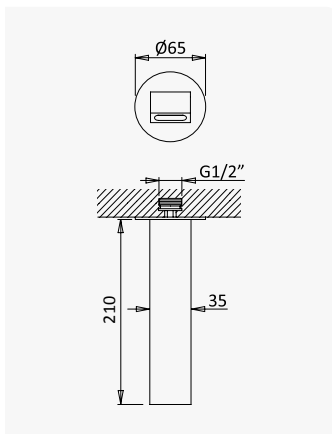

NT

Bica de banheira, montagem à parede

Bath wall spout

Caño de bañera mural

Cromado / Chrome	145 641 7CR
Satinox	145 641 7ST
Night Sky	145 641 7NS
Pure White	145 641 7PW
Morning Mist	145 641 7MM
Sunrise	145 641 7SR
Sunset	145 641 7SS