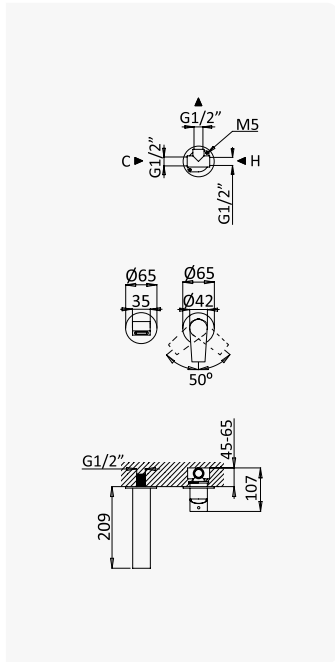

Monocomando de lavatório à parede, com 2 furos

2 hole wall basin mixer

Monomando de lavabo mural de 2 orifícios

Cromado / Chrome	181 840 1CR
Satinox	181 840 1ST
• Night Sky	181 840 1NS
Pure White	181 840 1PW
Morning Mist	181 840 1MM
Sunrise	181 840 1SR
Sunset	181 840 1SS

Opção: Com válvula clic-clac 1 1/4" - Liz

Option: With push-open pop-up waste set 1 1/4" - Liz

Opción: Con desagüe clic-clac 1 1/4" - Liz

Cromado / Chrome	181 843 1CR
Satinox	181 843 1ST
• Night Sky	181 843 1NS
Pure White	181 843 1PW
Morning Mist	181 843 1MM
Sunrise	181 843 1SR
Sunset	181 843 1SS