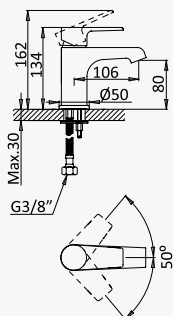

NT

Monocomando de Lavatório

Basin mixer
Monomando de lavabo

Cromado / Chrome	181 010 1CR
Satinox	181 010 1ST
• Night Sky	181 010 1NS
Pure White	181 010 1PW
Morning Mist	181 010 1MM
Sunrise	181 010 1SR
Sunset	181 010 1SS

Opção: Com válvula clic-clac 1 1/4" - Liz

Option: With push-open pop-up waste set 1 1/4" - Liz

Opción: Con desagüe clic-clac 1 1/4" - Liz

Cromado / Chrome	181 013 1CR
Satinox	181 013 1ST
• Night Sky	181 013 1NS
Pure White	181 013 1PW
Morning Mist	181 013 1MM
Sunrise	181 013 1SR
Sunset	181 013 1SS

Monocomando de lavatório para lavatórios altos

Basin mixer for free-standing basins
Monomando de lavabo con aumento

Cromado / Chrome	181 210 1CR
Satinox	181 210 1ST
• Night Sky	181 210 1NS
Pure White	181 210 1PW
Morning Mist	181 210 1MM
Sunrise	181 210 1SR
Sunset	181 210 1SS

Opção: Com válvula clic-clac 1 1/4" - Liz

Option: With push-open pop-up waste set 1 1/4" - Liz

Opción: Con desagüe clic-clac 1 1/4" - Liz

Cromado / Chrome	181 213 1CR
Satinox	181 213 1ST
• Night Sky	181 213 1NS
Pure White	181 213 1PW
Morning Mist	181 213 1MM
Sunrise	181 213 1SR
Sunset	181 213 1SS

Monocomando de lavatório à parede, de espelho único

Wall basin mixer with single escutcheon
Monomando de lavabo mural de rosetón único

Cromado / Chrome	181 820 1CR
Satinox	181 820 1ST
• Night Sky	181 820 1NS
Pure White	181 820 1PW
Morning Mist	181 820 1MM
Sunrise	181 820 1SR
Sunset	181 820 1SS

INT 100 1NO

Opção: Com válvula clic-clac 1 1/4" - Liz

Option: With push-open pop-up waste set 1 1/4" - Liz

Opción: Con desagüe clic-clac 1 1/4" - Liz

Cromado / Chrome	181 823 1CR
Satinox	181 823 1ST
• Night Sky	181 823 1NS
Pure White	181 823 1PW
Morning Mist	181 823 1MM
Sunrise	181 823 1SR
Sunset	181 823 1SS

INT 100 1NO