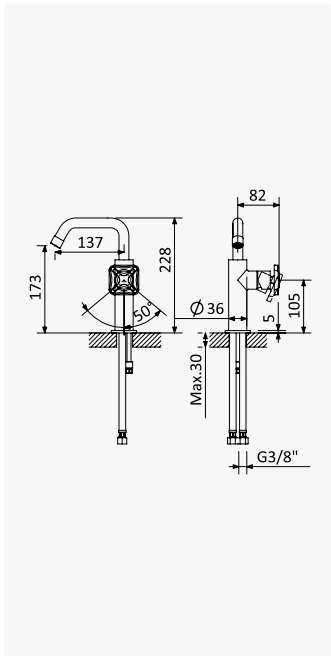

Monobloco de lavatório

Basin mixer

Monoblock de lavabo

Cromado / Chrome	190 010 1CR
Night Sky	190 010 1NS
Pure White	190 010 1PW
Morning Mist	190 010 1MM
Sunrise	190 010 1SR
Sunset	190 010 1SS

Opção: Com válvula clic-clac 1 1/4" - Elo

Option: With push-open pop-up waste set 1 1/4" - Elo

Opción: Con desagüe clic-clac 1 1/4" - Elo

Cromado / Chrome	190 011 1CR
Night Sky	190 011 1NS
Pure White	190 011 1PW
Morning Mist	190 011 1MM
Sunrise	190 011 1SR
Sunset	190 011 1SS

Monocomando de lavatório, para lavatórios altos

Basin mixer for free-standing basins

Monomando de lavabo con aumento

Cromado / Chrome	190 210 1CR
Night Sky	190 210 1NS
Pure White	190 210 1PW
Morning Mist	190 210 1MM
Sunrise	190 210 1SR
Sunset	190 210 1SS

Opção: Com válvula clic-clac 1 1/4" - Elo

Option: With push-open pop-up waste set 1 1/4" - Elo

Opción: Con desagüe clic-clac 1 1/4" - Elo

Cromado / Chrome	190 211 1CR
Night Sky	190 211 1NS
Pure White	190 211 1PW
Morning Mist	190 211 1MM
Sunrise	190 211 1SR
Sunset	190 211 1SS

Monocomando de lavatório

Basin mixer

Monomando de lavabo

Cromado / Chrome	190 710 1CR
Night Sky	190 710 1NS
Pure White	190 710 1PW
Morning Mist	190 710 1MM
Sunrise	190 710 1SR
Sunset	190 710 1SS

Opção: Com válvula clic-clac 1 1/4" - Elo

Option: With push-open pop-up waste set 1 1/4" - Elo

Opción: Con desagüe clic-clac 1 1/4" - Elo

Cromado / Chrome	190 711 1CR
Night Sky	190 711 1NS
Pure White	190 711 1PW
Morning Mist	190 711 1MM
Sunrise	190 711 1SR
Sunset	190 711 1SS