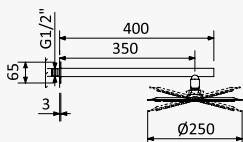

Inversor com 3 saídas

Diverter with 3 outlets

Inversor con 3 salidas

Cromado / Chrome	190 703 1CR
Night Sky	190 703 1NS
Pure White	190 703 1PW
Morning Mist	190 703 1MM
Sunrise	190 703 1SR
Sunset	190 703 1SS

INT 410 4NO

BRUMA AirEcoDrop