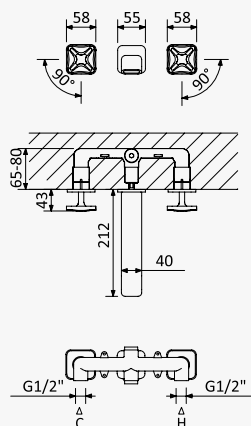

Misturadora de lavatório à parede, 3 furos

3 hole, wall basin mixer

Mezclador bimando empotrable de 3 orificios, para lavabo

Cromado / Chrome	190 860 1CR
Night Sky	190 860 1NS
Pure White	190 860 1PW
Morning Mist	190 860 1MM
Sunrise	190 860 1SR
Sunset	190 860 1SS

INT 150 6NO

Opção: Com válvula clic-clac 1 1/4" - Elo

Option: With push-open pop-up waste set 1 1/4" - Elo

Opción: Con desagüe clic-clac 1 1/4" - Elo

Cromado / Chrome	190 861 1CR
Night Sky	190 861 1NS
Pure White	190 861 1PW
Morning Mist	190 861 1MM
Sunrise	190 861 1SR
Sunset	190 861 1SS

INT 150 6NO