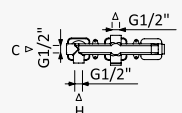

Inversor com 3 saídas

Diverter with 3 outlets

Inversor con 3 salidas

Cromado / Chrome	190 703 1CR
Night Sky	190 703 1NS
Pure White	190 703 1PW
Morning Mist	190 703 1MM
Sunrise	190 703 1SR
Sunset	190 703 1SS

INT 410 4NO

BRUMA AirEcoDrop