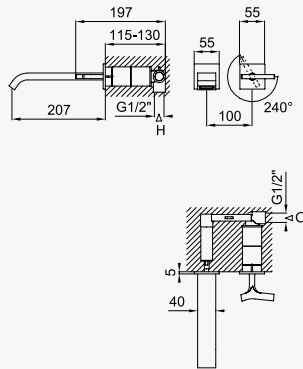

Misturadora progressiva de lavatório à parede, 2 furos

2 hole, progressive wall basin mixer

Mezclador progresivo de lavabo mural de 2 orificios

Cromado / Chrome	192 850 1CR
Night Sky	192 850 1NS
Pure White	192 850 1PW
Morning Mist	192 850 1MM
Sunrise	192 850 1SR
Sunset	192 850 1SS

INT 110 1NO

Opção: Com válvula clic-clac 1 1/4" - Quadra

Option: With push-open pop-up waste set 1 1/4" - Quadra

Opción: Con desagüe clic-clac 1 1/4" - Quadra

Cromado / Chrome	192 854 1CR
Night Sky	192 854 1NS
Pure White	192 854 1PW
Morning Mist	192 854 1MM
Sunrise	192 854 1SR
Sunset	192 854 1SS

INT 110 1NO