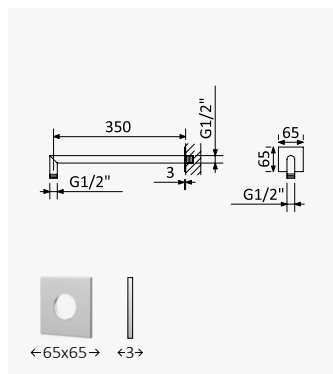

Braço de parede - 65x65x3 QuadraBlue

Wall mounted shower arm - 65x65x3 QuadraBlue

Braço para ducha mural - 65x65x3 QuadraBlue

Cromado / Chrome

145 620 2CR

Night Sky

145 620 2NS

Pure White

145 620 2PW

Morning Mist

145 620 2MM

Sunrise

145 620 2SR

Sunset

145 620 2SS