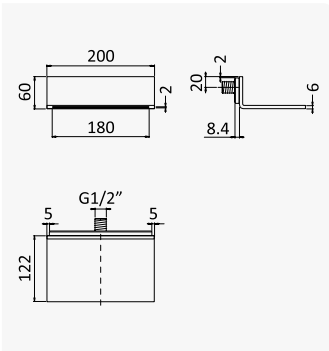

Chuveiro de aço inox com cascata 200 mm - Flat

Stainless steel shower with cascade 200 mm - Flat

Ducha de acero inoxidable con cascada 200 mm - Flat

Cromado / Chrome	145 583 3CR
Satinox	145 583 3ST
Night Sky	145 583 3NS
Pure White	145 583 3PW
Morning Mist	145 583 3MM

BRUMA AirEcoDrop