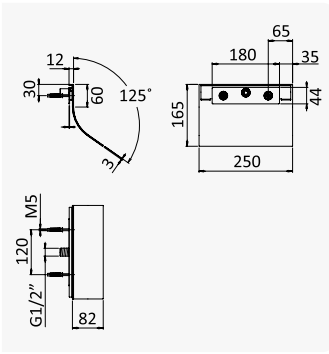

Chuveiro de aço inox com cascata 250 mm - Luna

Stainless steel shower with cascade 250 mm - Luna

Ducha de acero inoxidable con cascada 250 mm - Luna

Cromado / Chrome	145 534 7CR
Satinox	145 534 7ST
Night Sky	145 534 7NS
Pure White	145 534 7PW
Morning Mist	145 534 7MM