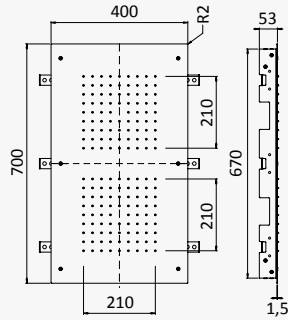

Chuveiro em INOX, de embutir no tecto 700x400 mm

Steel shower head for ceiling installation, 700x400 mm

Rociador de ducha, en INOX, a techo 700x400 mm

Cromado / Chrome	145 553 9CR
Night Sky	145 553 9NS
Pure White	145 553 9PW
Morning Mist	145 553 9MM